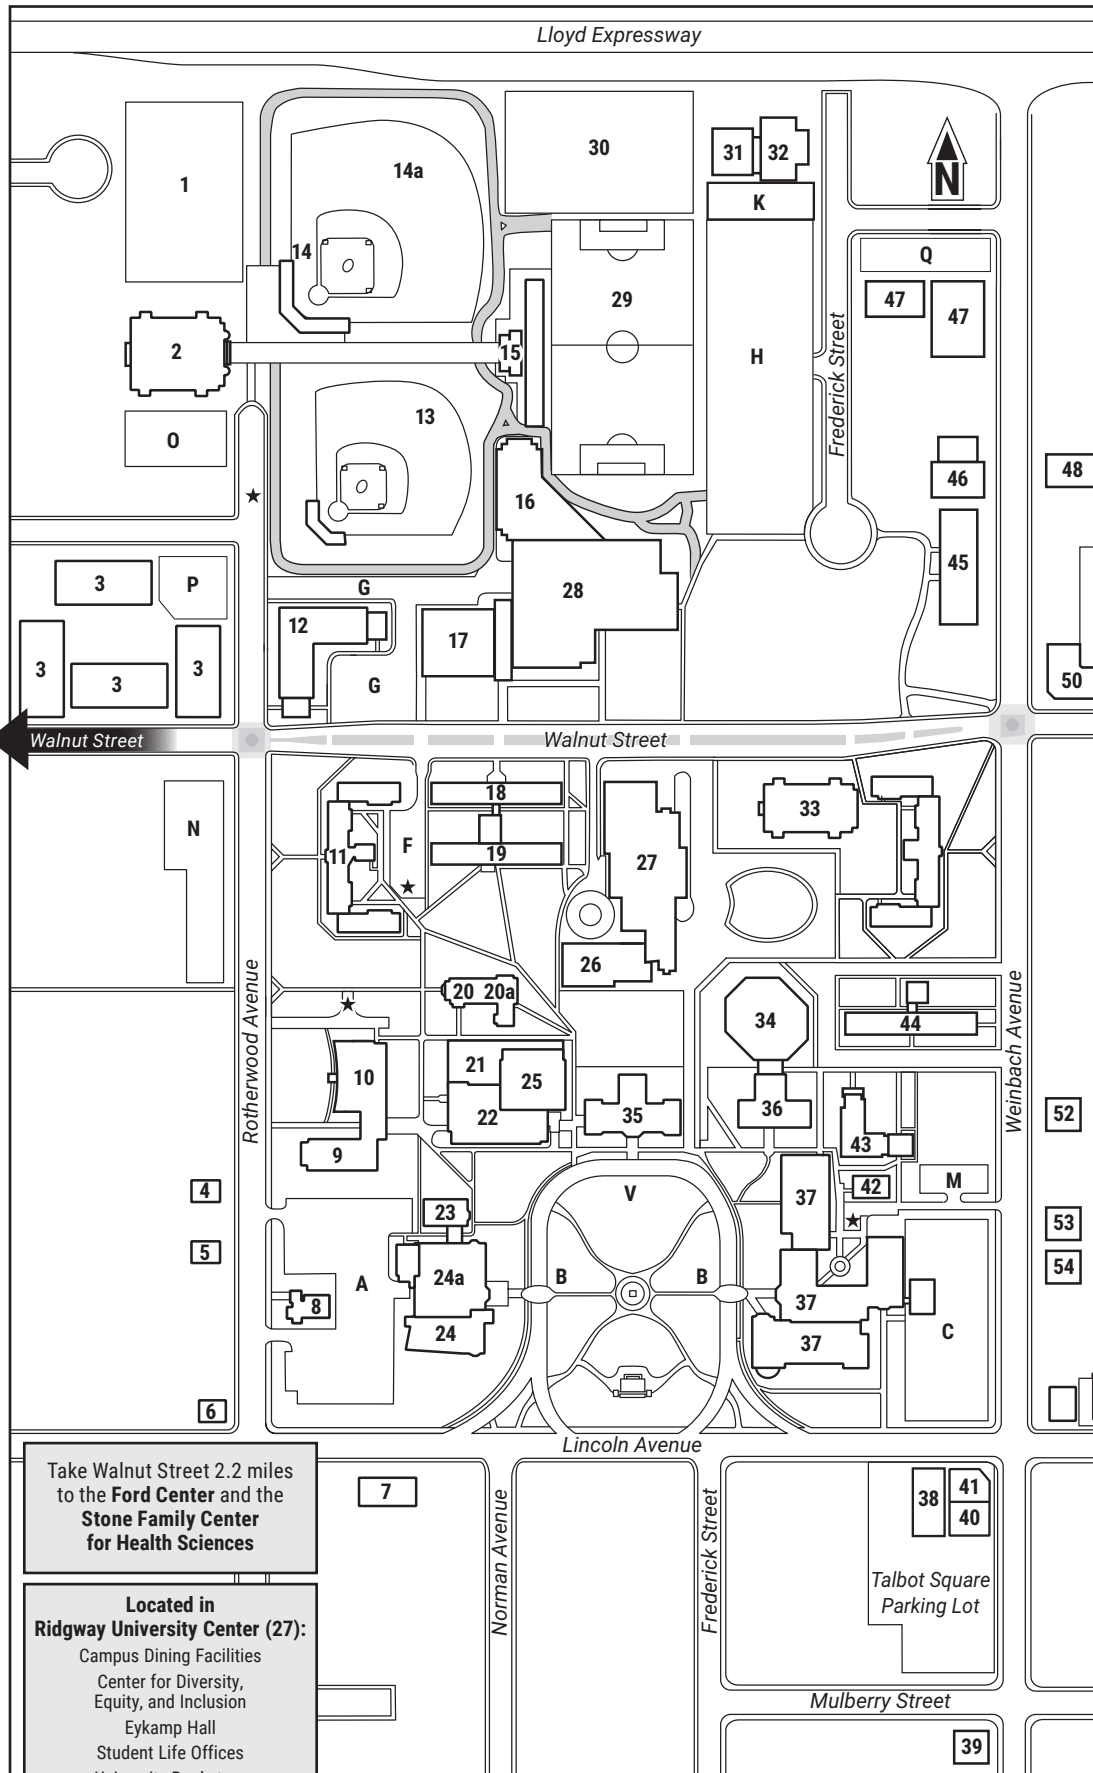

Administrative Services/Safety and Security	32
Alumni and Parent Relations	5
Art Annex	38
Art Studio	39
Auxiliary Support Facility	2
Black Beauty Field (Soccer)	29
Bower-Suhrheinrich Library	34
Center for the Advancement of Learning	33
Charles H. Braun Stadium (Baseball)	14
German American Field	14a
Brentano Residence Hall	18
Carson Center	28
Central Plant	26
Clifford Memorial Library	36
James N. and Dorothy M. Cooper Stadium (Softball)	13
Delta Omega Zeta Sorority	53
Diversity Resource Center	52
Engineering Annex	40
Facilities Department	31
Fehn House	4
Fifth Third Bank Basketball Practice Facility	17
Frederick Commons	47
Graves Hall	33
Hale Residence Hall	44
Hazeart Apartments	56
Hyde Hall	22
John L. and Belle Igleheart Building	8
Intramural Field	1
Intramural/Practice Field	30
Jones Hall	45
Koch Center for Engineering and Science	37
Krannert Hall of Art and Music	9
Lambda Chi Alpha Fraternity	46
Lincoln Park Apartments	57
May Studio Theatre	21

Arad McCutchan Stadium	15
Melvin Peterson Gallery	41
Moore Residence Hall	11
Morton Residence Hall	19
Neu Chapel	20
Wesley Gallery	20a
Olmsted Administration Hall	35
Panhellenic Center	58
Peters-Margedant House	42
Phi Gamma Delta (FIJ) Fraternity	49
Phi Kappa Tau Fraternity	51
Mary Kuehn Powell Residence Hall	43
Ridgway University Center	27
Sampson Hall (Crayton E. and Ellen Mann Health Center)	23
Schroeder Family School of Business	
Administration Building	24
McCurdy Wing	24a
Schroeder Residence Hall	12
Shanklin Theatre	25
Sigma Alpha Epsilon Fraternity	7
Sigma Phi Epsilon Fraternity	50
Student Fitness Center	16
Tau Kappa Epsilon Fraternity	54
University Apartments	55
Vize House	6
Walnut Commons	3
216 S. Weinbach Apartments	48
Wheeler Concert Hall	10
Employee and Student Parking	A-Q
Visitor Parking	V
Motorcycle Parking	★

Talbot Square  
Parking Lot